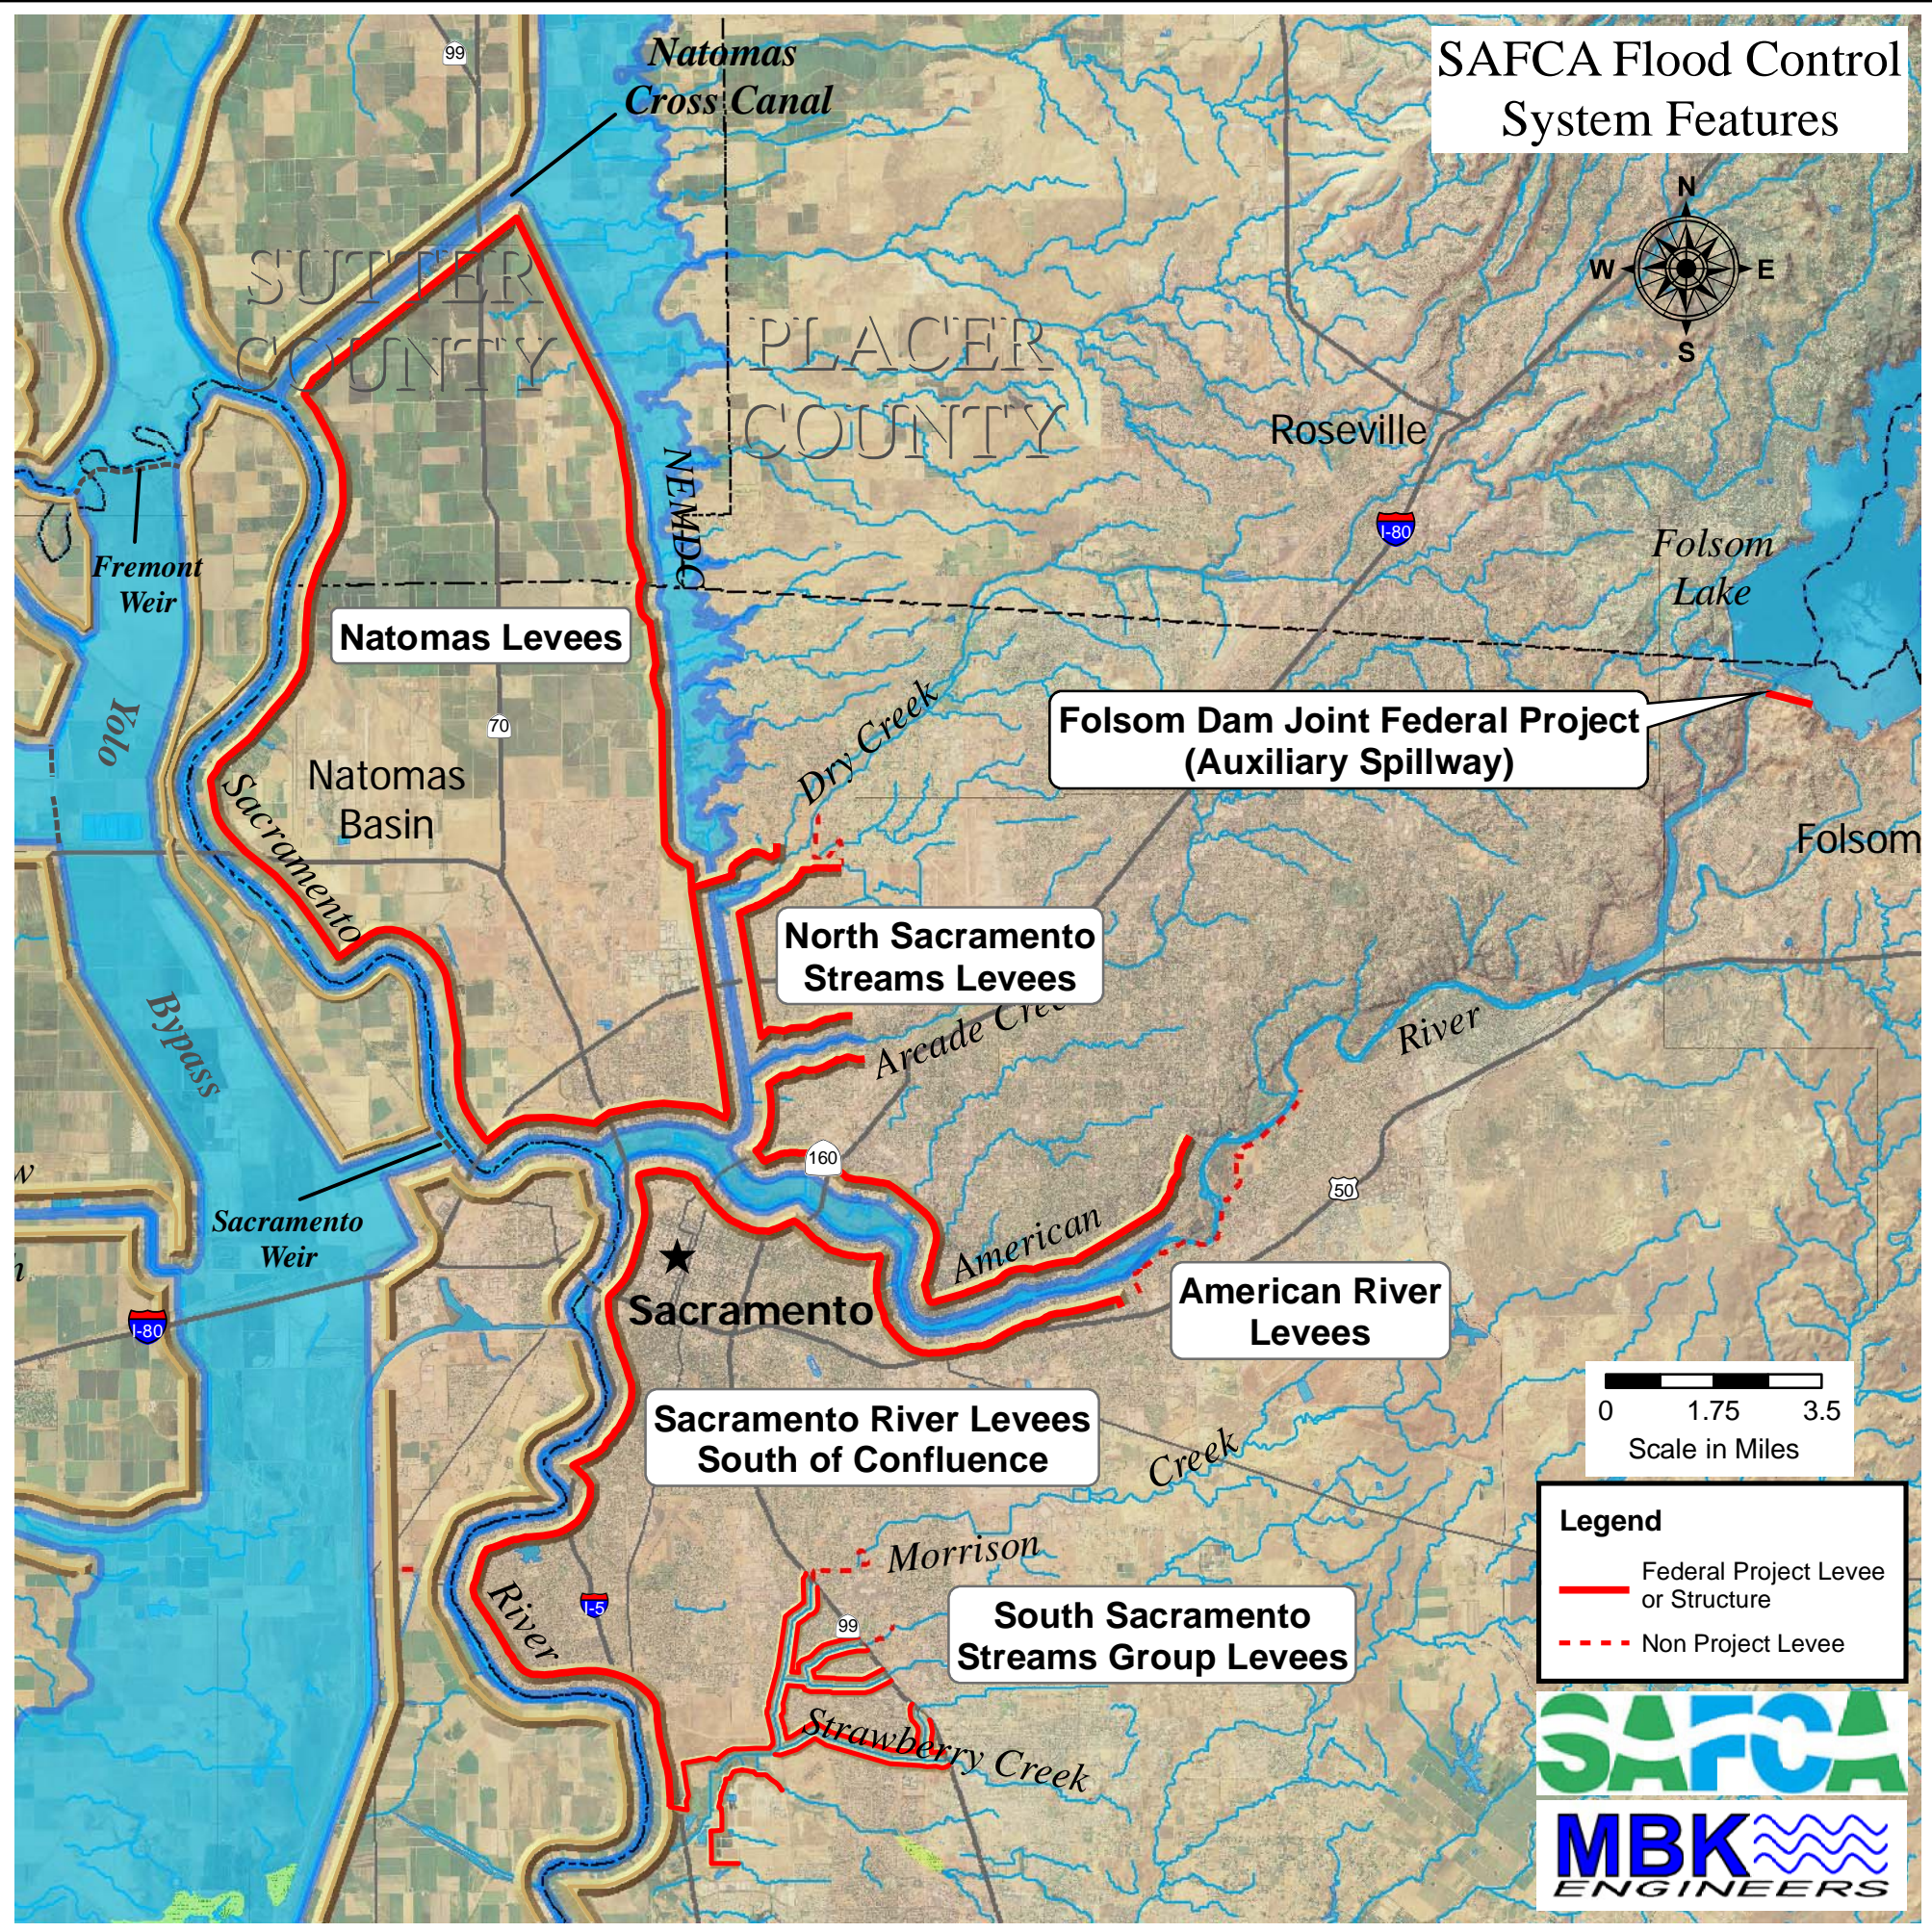

SAFCA Flood Control System Features

Legend

- Federal Project Levee or Structure
- Non Project Levee